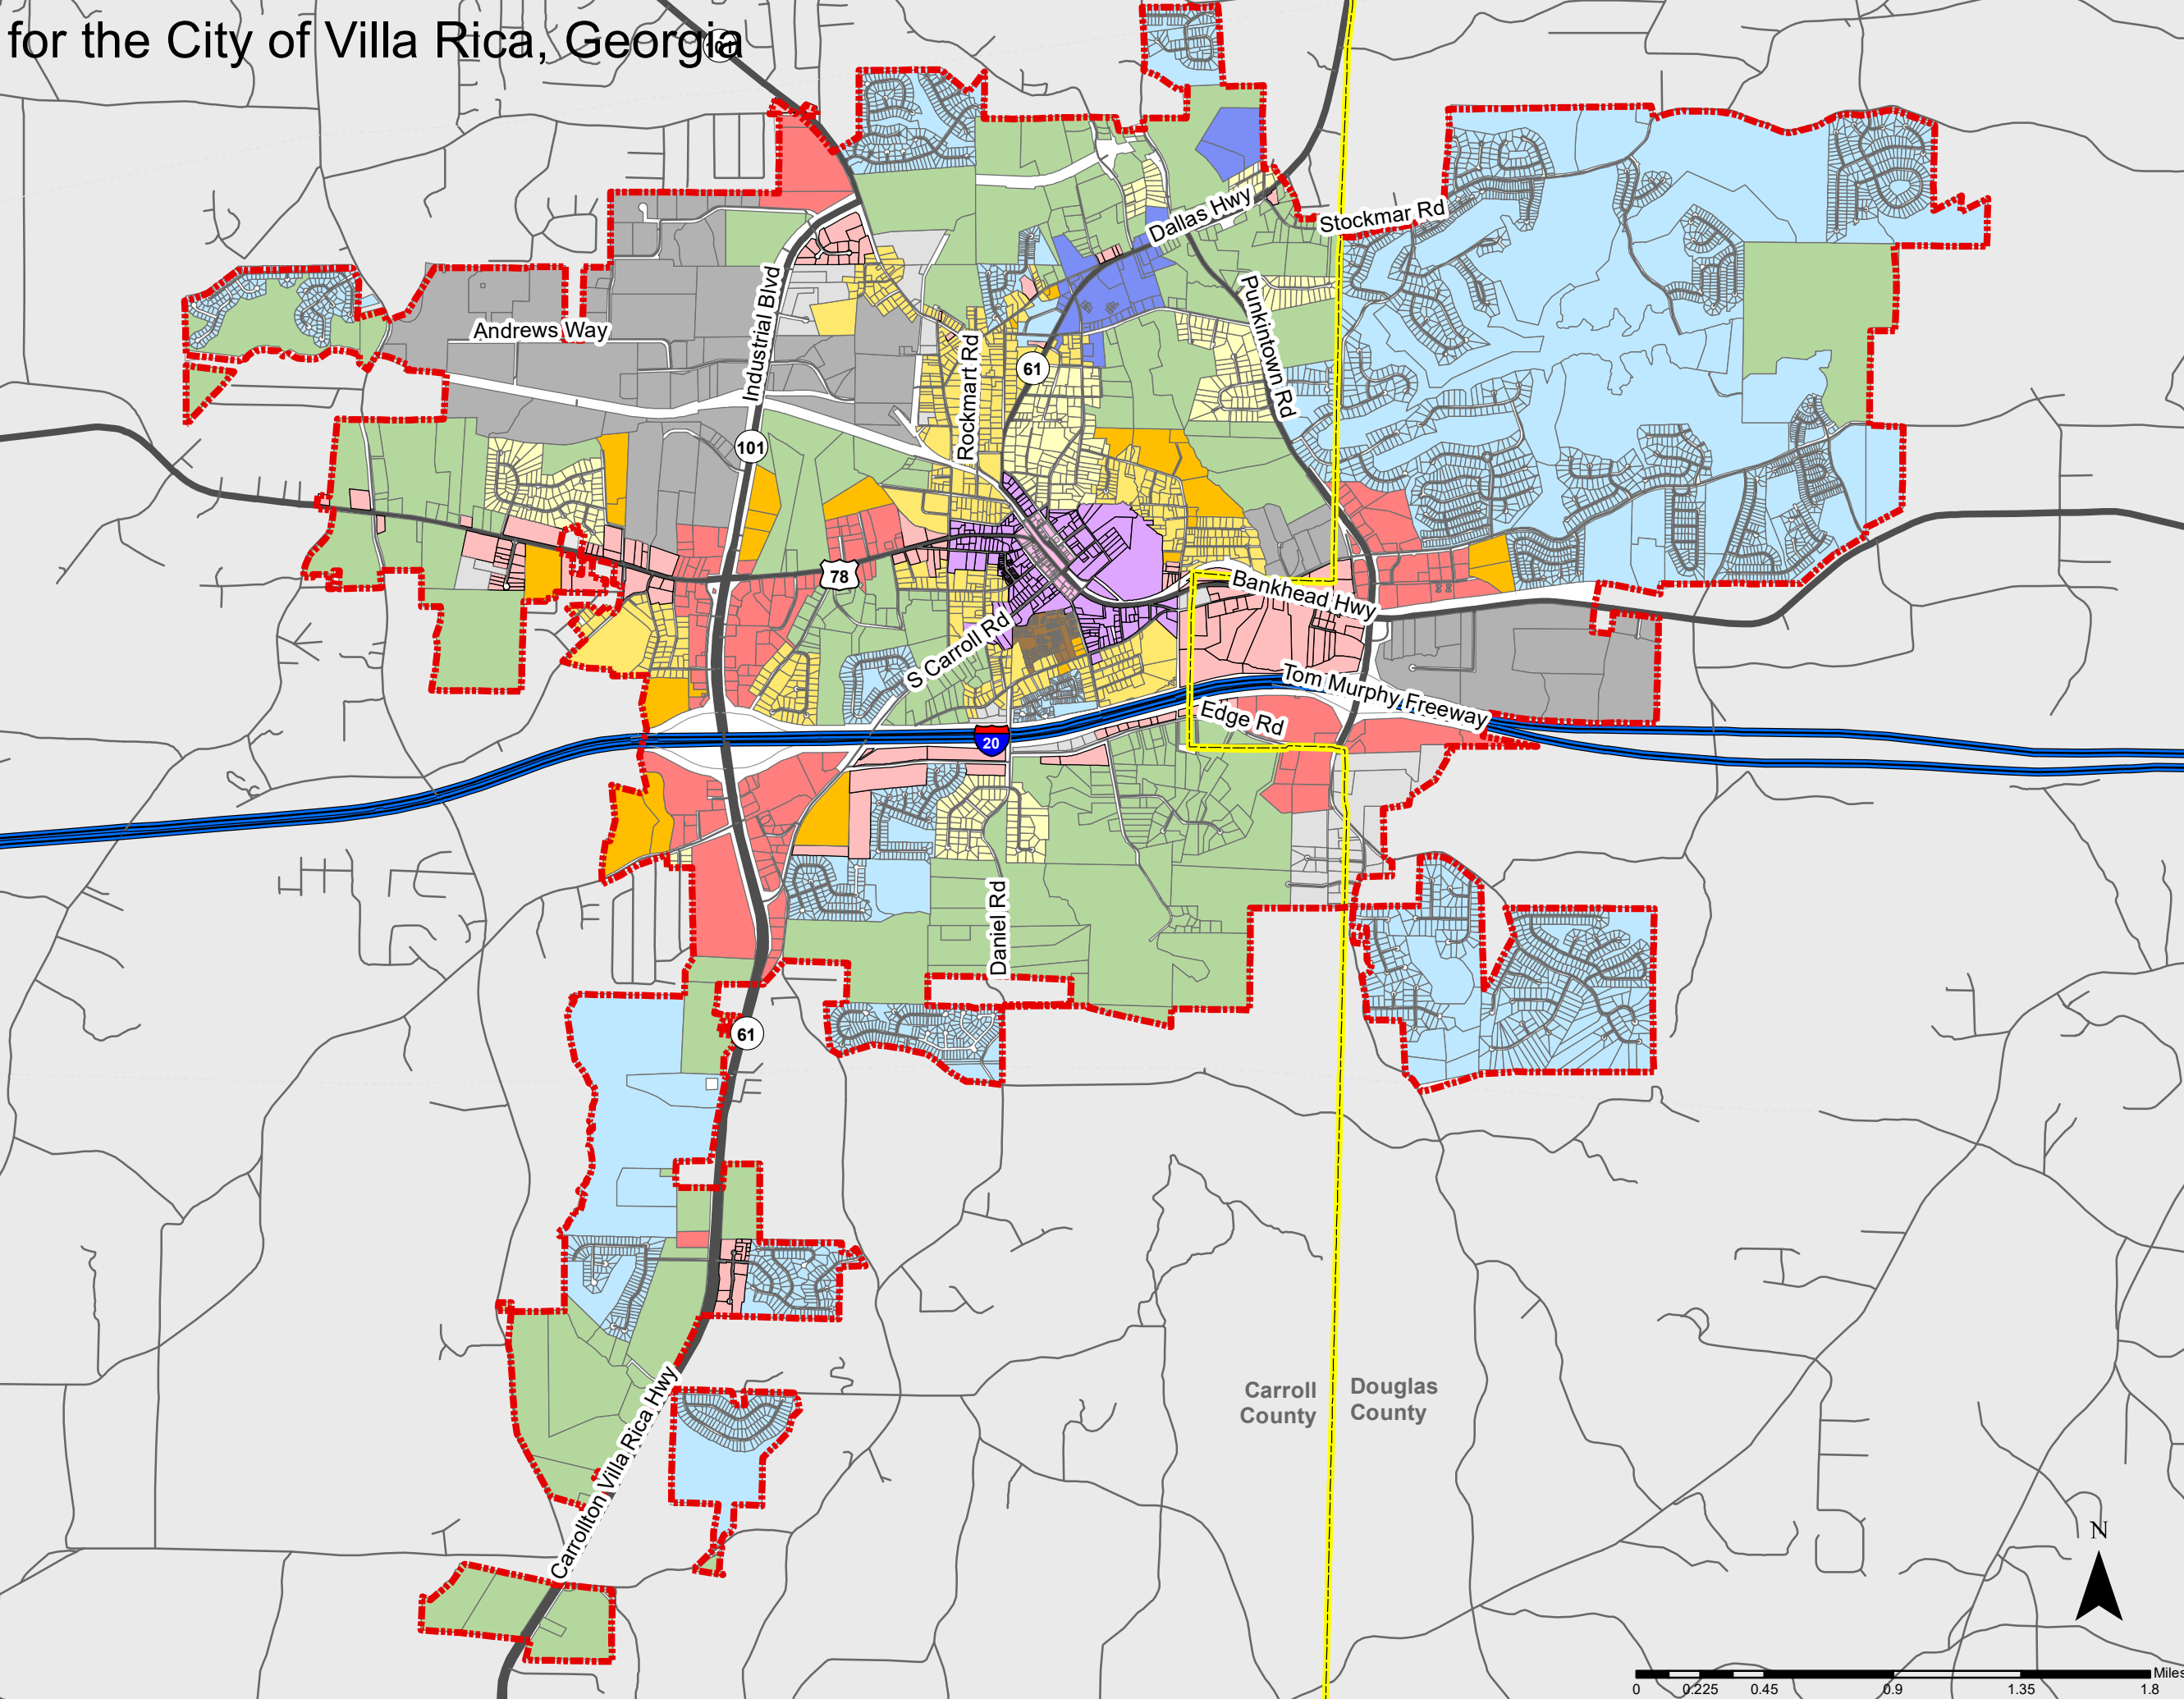

# Official Zoning Map for the City of Villa Rica, Georgia

Adopted by the Mayor & City Council on July 14, 2020

## Zoning District Legend

- City Boundary
- AG - Single-Family Agricultural
- R1 - Single-Family Suburban
- R2 - Single-Family Urban
- SFA - Single-Family Attached
- MF1 - Multifamily Low-Density
- MF2 - Multifamily Medium-Density
- CBD - Central Business District
- CMU - Commercial Mixed Use
- C1 - Commercial Low-Density
- C2 - Commercial Medium-Density
- OMI - Office Medical Institutional
- I1 - Industrial Low-Density
- I2 - Industrial Medium-Density
- PUD - Planned Unit Development

Carroll County Douglas County